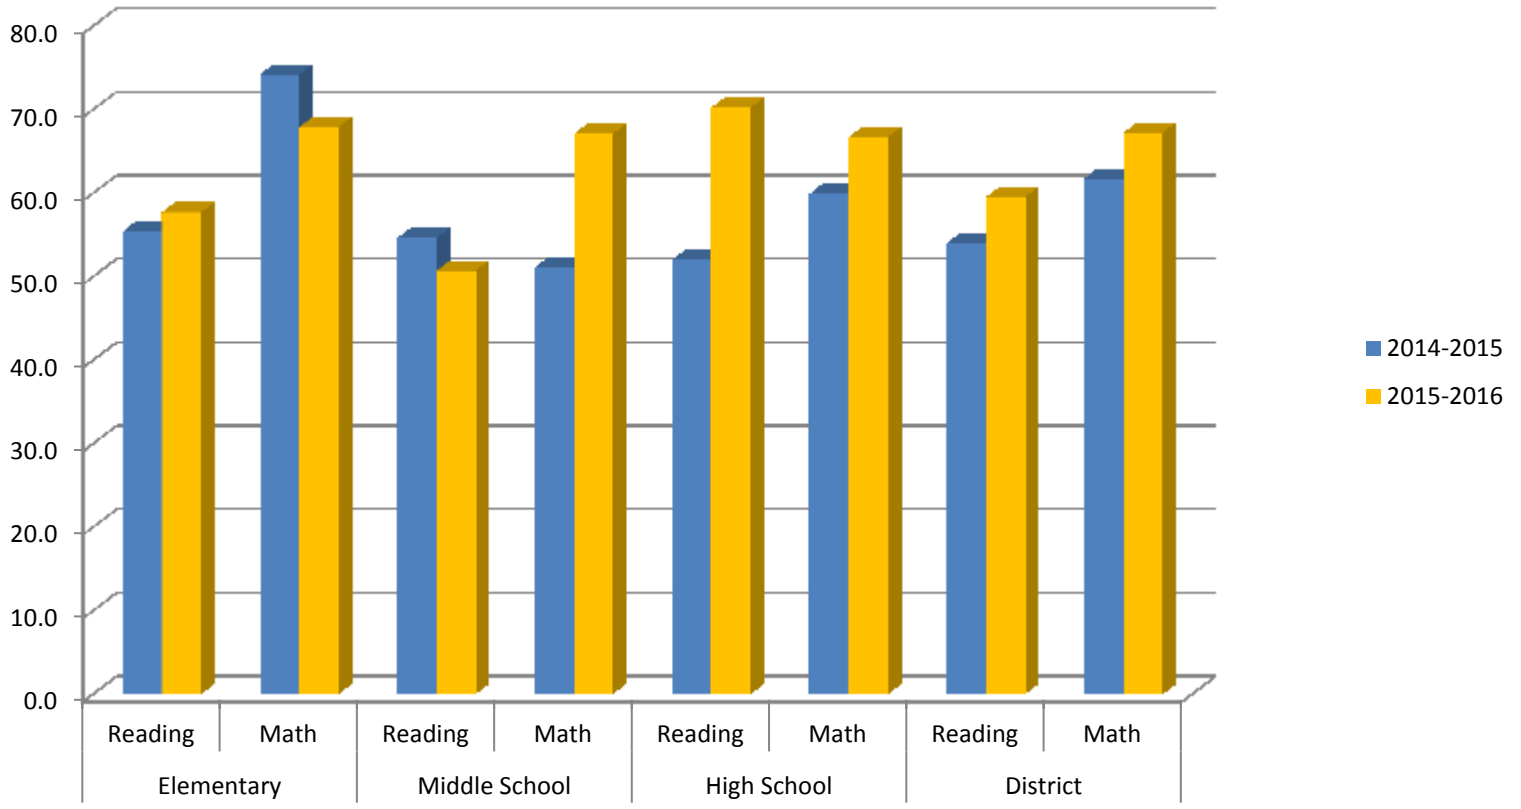

Covert Public Schools  
Students Meeting Projected NWEA Growth

District goal is for 70% of students to meet expected growth in reading and math by 2021.